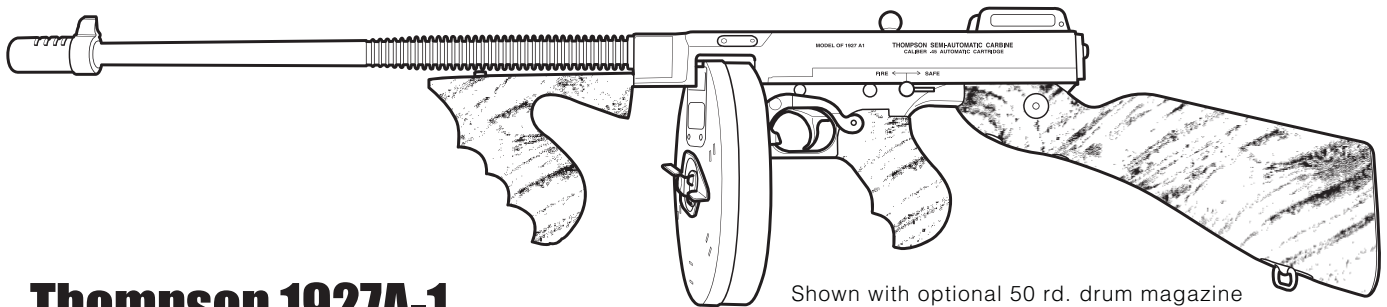

T1

Thompson 1927A-1

Model: T1

Thompson 1927A-1 "Deluxe Semi-Auto"

Shown with optional 50 rd. drum magazine limited to 10 rd.

All the classic details of the time honored original are reproduced in today's semi-auto Thompson. The frame and receiver are machined from solid steel. The wood is genuine American walnut. This .45 caliber carbine features a 16 1/2" finned barrel, compensator and is available with a blued steel receiver. This configuration is our most popular.

Suggested Retail Pricing - Effective: January 1, 2010 -

Item #	Retail Price	Description
T1	\$1,420.00	1927A-1 Deluxe Semi-Automatic Carbine, .45 Cal.
T11	\$70.00	30 Rd. Stick Magazine, .45 Cal.
T12BKT	\$193.00	10 Rd. Drum Magazine, .45 Cal.
T13KT	\$299.00	50 Rd. Drum Magazine, .45 Cal.
T14KT	\$577.00	100 Rd. Drum Magazine, .45 Cal.
T30	\$157.00	Violin Case
T7	\$181.00	Thompson Hardcase
T42	\$139.00	"Tommy Gun" Padded Carry-All Rifle Case

Tommy Guns are banned in CA and CT.

Specifications

Caliber	.45 ACP
Barrel	16 1/2", Finned (with compensator 18")
Length	41" overall
Weight	13 lbs.
Sight	Blade front, open rear adjustable
Stock	Walnut fixed stock, vertical foregrip
Magazines	30 Shot stick
Warranty	1 year