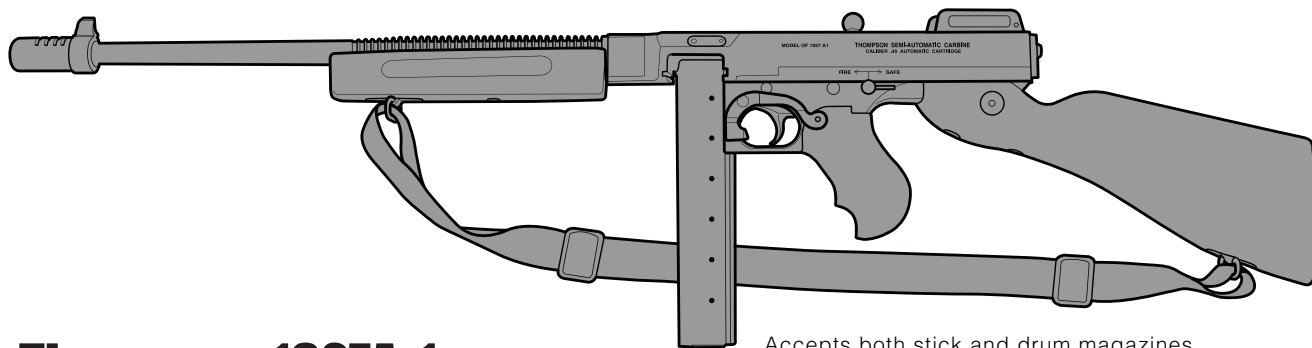

T1-C

Thompson 1927A-1 "Commando"

Model: T1-C

Accepts both stick and drum magazines

Thompson 1927A-1 "Commando"

The semi-auto "Commando", features parkerized metal and all wood stock, rear grip and horizontal forend in a durable black finish. With the same hard hitting .45 caliber, features and quality of our 1927 A1 deluxe model, it comes complete with a 30 round magazine and black nylon sling.

Suggested Retail Pricing - Effective: January 1, 2010 -

Item #	Retail Price	Description
T1-C	\$1,393.00	1927A-1 "Commando" Semi-Automatic Carbine, .45 Cal.
T11	\$70.00	30 Rd. Stick Magazine, .45 Cal.
T12BKT	\$193.00	10 Rd. Drum Magazine, .45 Cal.
T13KT	\$299.00	50 Rd. Drum Magazine, .45 Cal.
T14KT	\$577.00	100 Rd. Drum Magazine, .45 Cal.
T30	\$157.00	Violin Case
T7	\$181.00	Thompson Hardcase
T42	\$139.00	"Tommy Gun" Padded Carry-All Rifle Case

Tommy Guns are banned in CA and CT.

Specifications

Caliber	.45ACP
Barrel	16 1/2", Finned (with compensator 18")
Length	41" overall
Weight	13 lbs.
Sight	Blade front, open rear adjustable
Stock	Black finish stock & forend
Magazines	30 Shot stick
Warranty	1 year