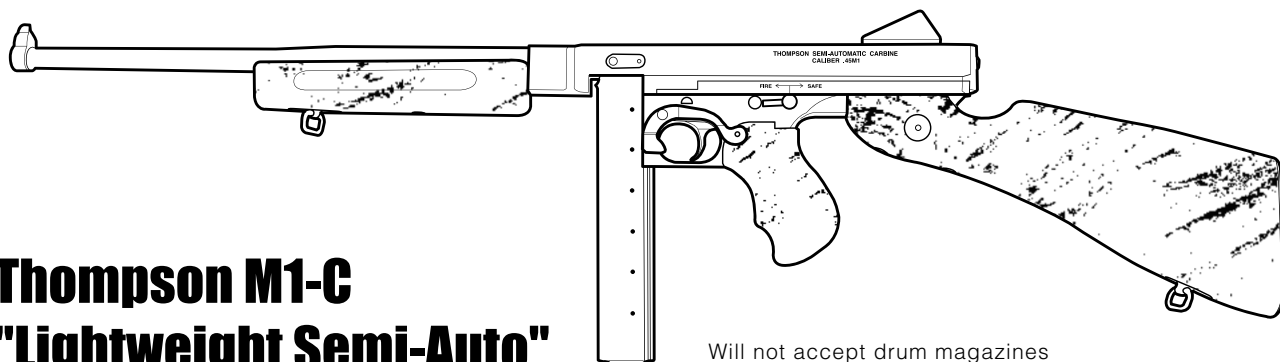

TM1C

Thompson M1-C

Model: TM1C

Thompson M1-C "Lightweight Semi-Auto"

Will not accept drum magazines

Here is a .45 caliber semi-automatic version of the world's first and most famous military rifle. The Thompson M1 was used victoriously in battles throughout the world, inscribing its place for all times as a legend among military firearms. We offer the same attention to craftsmanship today that made the original so highly regarded. The look and feel are authentic, right down to the side bolt action. The receiver is milled from a solid aluminum billet, the wood is genuine American walnut and the overall finish is blued steel.

Tommy Guns are banned in CA and CT.

Specifications

Caliber	.45ACP
Barrel	16 1/2", Smooth
Length	38" overall
Weight	8 lbs. Lightweight aluminum receiver
Sight	Blade front, fixed battle rear
Stock	Walnut fixed stock, horizontal foregrip
Magazines	30 Shot stick
Warranty	1 year